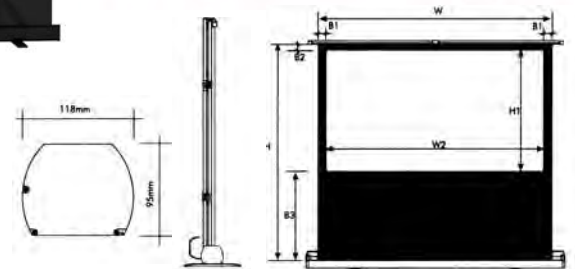

REDLEAF Tripod Screen

- * Height of screen can be adjusted using unique tripod connection and lock devices
- * Screen surface :
Glass beaded, Matte White
- * Easy to transport and store

Size	Format	Screen Size	Black Borders	Wt
		H x W	All rounds	
50" x 50"	1 : 1	1270 x 1270	30	8.2
60" x 60"		1530 x 1530	30	9.3
70" x 70"		1800 x 1800	30	11
80" x 80"		2030 x 2030	40	12
84" x 84"		2130 x 2130	40	12.5
96" x 96"		2440 x 2440	40	14.3
60" x 45" (75")	4 : 3	1140 x 1530	30	9
67" x 50" (84")		1280 x 1710	30	11
80" x 60" (100")		1530 x 2030	40	11.5
96" x 72" (120")		1830 x 2440	40	14

Size	Format	Screen Size	Viewing Size	Black Borders		Wt
		H x W	H x W	All rounds	B3	
60"	4 : 3	2000 x 1300	915 x 1220	40	1045	7.2
80"		2000 x 1700	1215 x 1620	40	745	8.6
120"		2000 x 2067	1490 x 1987	40	470	11.8

Size	Format	Screen Size	Viewing Size	Black Borders		Wt
		H x W	H x W	All rounds	B3	
50" x 50"	1 : 1	1810 x 1270	1210 x 1210	30	570	6
60" x 60"		2100 x 1530	1470 x 1470	30	600	8
70" x 70"		2360 x 1800	1720 x 1720	40	600	11
80" x 80"		2590 x 2030	1950 x 1950	40	600	14

Size: 61 x 45.5 x 76.5 ~ 96cm

PC - E

Size: 53.5 x 36.5 x 90cm

PRESENTATION STATION

PS - A

Size: 65 x 45cm
Length of housing: 58 x 46 x 18cm
Net weight: 6.5kg

PS - F

Size: 80 ~ 125cm