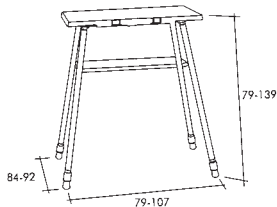

steel end cap

RED LEAF

ACCESSORIES

Wireless Remote Control

Projector Ceiling Mount Bracket

Size: 390 - 770mm

PROJECTION CART

PC - D

Size: 61 x 45.5 x 76.5 ~ 96cm

PC - E

Size: 53.5 x 36.5 x 90cm

PRESENTATION STATION

PS - A

Size: 65 x 45cm
Length of housing: 58 x 46 x 18cm
Net weight: 6.5kg

PS - F

Size: 80 ~ 125cm

PS - G

Size: 80 ~ 120cm

52 Ubi Avenue 3 #05-38 Frontier Singapore 408867 Tel: 62833824 Fax: 62840852