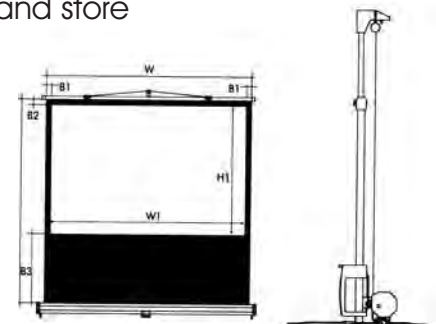

REDLEAF Tripod Screen

- * Height of screen can be adjusted using unique tripod connection and lock devices
- * Screen surface :
Glass beaded, Matte White
- * Easy to transport and store

Size	Format	Screen Size	Black Borders	Wt
		H x W	All rounds	
50" x 50"	1 : 1	1270 x 1270	30	8.2
60" x 60"		1530 x 1530	30	9.3
70" x 70"		1800 x 1800	30	11
80" x 80"		2030 x 2030	40	12
84" x 84"		2130 x 2130	40	12.5
96" x 96"		2440 x 2440	40	14.3
60" x 45" (75")	4 : 3	1140 x 1530	30	9
67" x 50" (84")		1280 x 1710	30	11
80" x 60" (100")		1530 x 2030	40	11.5
96" x 72" (120")		1830 x 2440	40	14

Size	Format	Screen Size	Viewing Size	Black Borders		Wt
		H x W	H x W	All rounds	B3	
60"	4 : 3	2000 x 1300	915 x 1220	40	1045	7.2
80"		2000 x 1700	1215 x 1620	40	745	8.6
120"		2000 x 2067	1490 x 1987	40	470	11.8

Size	Format	Screen Size	Viewing Size	Black Borders		Wt
		H x W	H x W	All rounds	B3	
50" x 50"	1 : 1	1810 x 1270	1210 x 1210	30	570	6
60" x 60"		2100 x 1530	1470 x 1470	30	600	8
70" x 70"		2360 x 1800	1720 x 1720	40	600	11
80" x 80"		2590 x 2030	1950 x 1950	40	600	14

Size: 61 x 45.5 x 76.5 ~ 96cm

PC - E

Size: 53.5 x 36.5 x 90cm

PRESENTATION STATION

PS - A

Size: 65 x 45cm
Length of housing: 58 x 46 x 18cm
Net weight: 6.5kg

PS - F

Size: 80 ~ 125cm