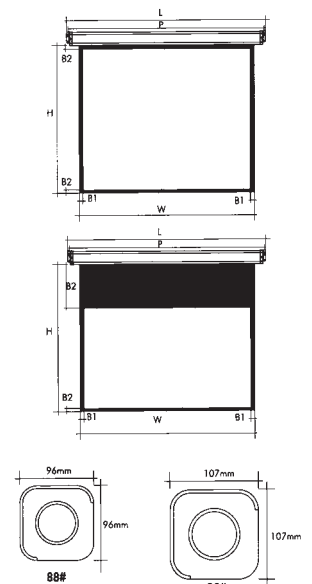

Size	Format	Screen Size	Viewing Size	Black Borders		Wt
		H x W	H x W	All rounds	B3	
50" x 50"	1 : 1	1810 x 1270	1210 x 1210	30	570	6
60" x 60"		2100 x 1530	1470 x 1470	30	600	8
70" x 70"		2360 x 1800	1720 x 1720	40	600	11
80" x 80"		2590 x 2030	1950 x 1950	40	600	14

Size	Format	Screen Size	Black Borders	High/H1	Total Length	Wt
		H x W	Top & Bottom			
40"	4 : 3	810 x 610	20	720	905	1.9
50"		1018 x 760	20	870	1113	2.9

REDLEAF Electric Screen

- * Diffusion screen surface
- * High brightness with anti-glare process
- * Fine colour rendition, wide viewing angle
- * No visual fatigue even after hours of continuous viewing
- * Screen Surface: Glass Beaded, Matte White

Size	Format	Screen Size H x W	Black Borders		Total Length		Wt	
			All round	B3	Synchronous Motor			
					88#	98#		
50" x 50"	1 : 1	1270 x 1270	30		1530		5	
60" x 60"		1530 x 1530	30		1790		6	
70" x 70"		1800 x 1800	30		2060		9	
80" x 80"		2030 x 2030	40		2290		9	
84" x 84"		2130 x 2130	40		2390		9.5	
96" x 96"		2440 x 2440	40		2700		13	
108" x 108"		2740 x 2740	40			3050	16	
120" x 120"		3050 x 3050	40			3360	19	
144" x 144"		3660 x 3660	60			3970	29	
60" x 45" (75")		4 : 3	1140 x 1530	30		1790		5.5
67" x 50" (84")	1280 x 1710		30		1970		7	
80" x 60" (100")	1530 x 2030		40		2290		9	
96" x 72" (120")	1830 x 2440		40		2700		12	
108" x 81" (135")	2060 x 2740		40		3000		15	
120" x 90" (150")	2290 x 3050		40		3310		17	
144" x 108" (180")	2740 x 3660		40			3970	26	
160" x 120" (200")	3050 x 4065		60			4375	31	
72" x 41" (82")	16 : 9		1600 x 1830	30	565	2090		9
80" x 45" (92")			1700 x 2030	40	565	2290		10
87" x 49" (100")		1800 x 2210	40	560	2470		11	
105" x 59" (120")		2050 x 2660	40	560	2920		13.5	

Size: 61 x 45.5 x 76.5 ~ 96cm

PC - E

Size: 53.5 x 36.5 x 90cm

PRESENTATION STATION

PS - A

Size: 65 x 45cm
Length of housing: 58 x 46 x 18cm
Net weight: 6.5kg

PS - F

Size: 80 ~ 125cm